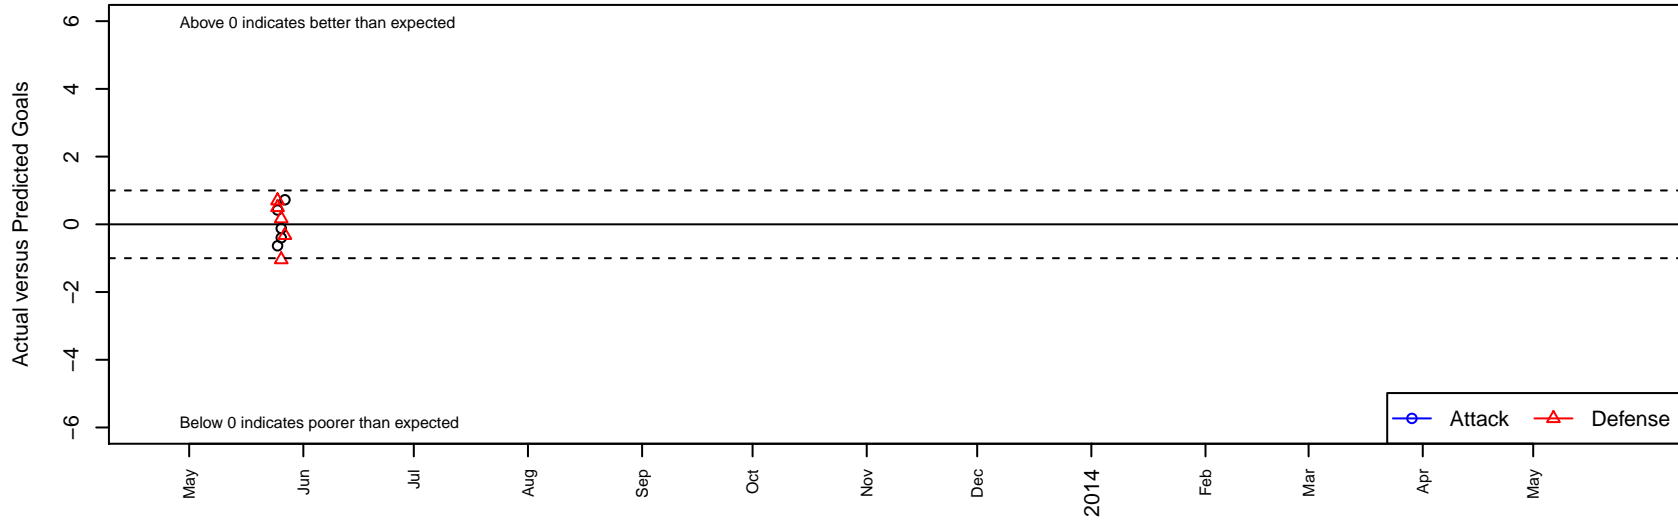

Livermore Fuson Maroon G01

, CAN
 G01 total strength=964
 attack=1.5 defense=2.08
 alt names used:

Venues played:
 Rogue Memorial GU12

Livermore Fuson Maroon G01
 Dots are actual minus expected GF (blue circles) and GA (red triangles).
 Blue line is smoothed change in attack strength. Red is smoothed change in defense strength.